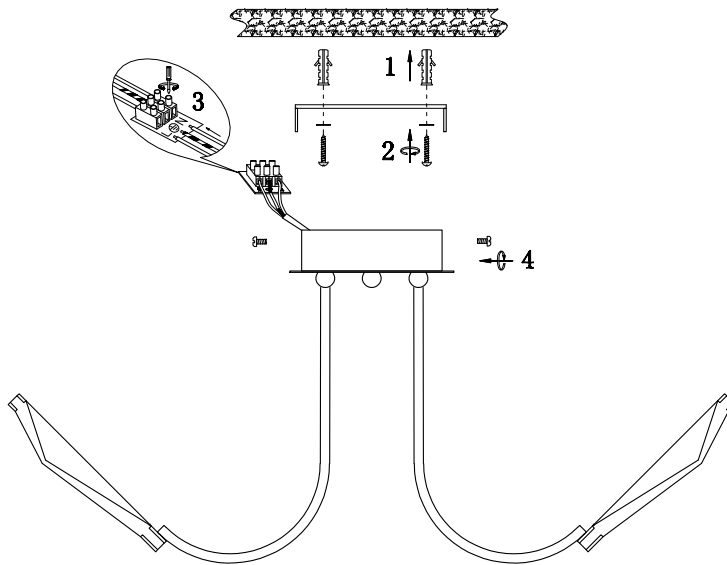

FREYA
TRADITION OF QUALITY

Instruction

FR6027CL-06W

MAX 27W
2300 Lumen

Model: FR6027CL-06W
Collection: LED
Series: Alison

Ceiling Lamps