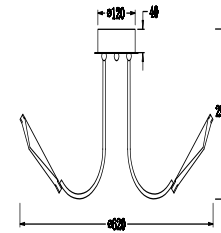

FREYA
TRADITION OF QUALITY

Instruction

FR6027CL-06W

MAX 27W
2300 Lumen

Model: FR6027CL-06W
Collection: LED
Series: Alison

Ceiling Lamps