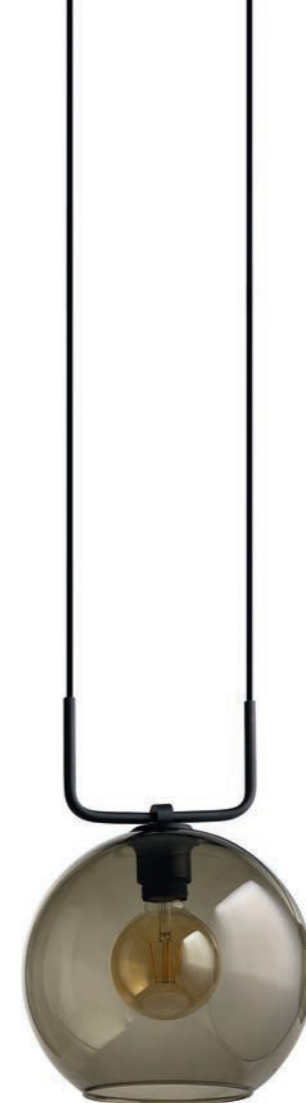

MONACO 9363

MONACO
glass, braided cable, painted steel

- 9363
- 2xE27, max 25W only LED

MONACO 9364

MONACO
glass, braided cable, painted steel

- 9364
- 1xE27, max 25W only LED

MONACO
glass, painted steel

- 9362
- 2xE27, max 25W only LED

MONACO
painted steel, glass

- 8794
- 1xE27, max 25W only LED