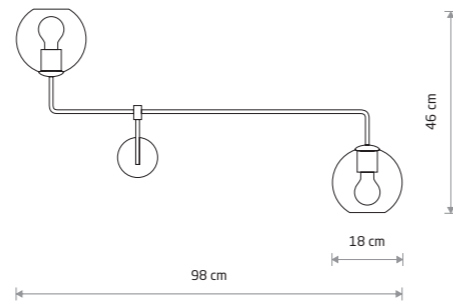

MONACO 9363

MONACO
glass, braided cable, painted steel

- 9363
- 2xE27, max 25W only LED

MONACO 9364

MONACO
glass, braided cable, painted steel

- 9364
- 1xE27, max 25W only LED

MONACO
glass, painted steel

- 9362
- 2xE27, max 25W only LED

MONACO
painted steel, glass

- 8794
- 1xE27, max 25W only LED