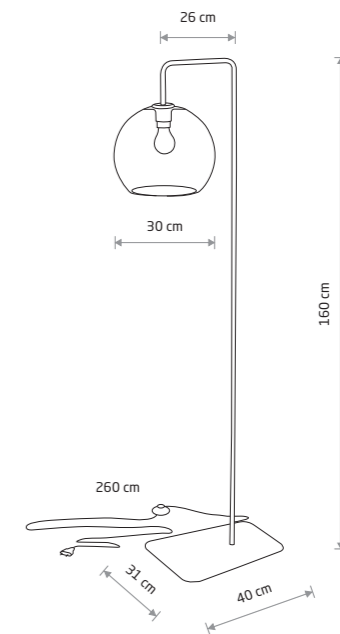

MONACO 9363

MONACO
glass, braided cable, painted steel

- 9363
- 2xE27, max 25W only LED

MONACO 9364

MONACO
glass, braided cable, painted steel

- 9364
- 1xE27, max 25W only LED

MONACO
glass, painted steel

- 9362
- 2xE27, max 25W only LED

MONACO
painted steel, glass

- 8794
- 1xE27, max 25W only LED