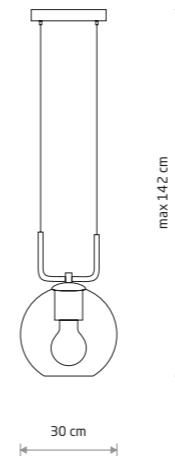

MONACO 9363

MONACO
glass, braided cable, painted steel

- 9363
- 2xE27, max 25W only LED

MONACO 9364

MONACO
glass, braided cable, painted steel

- 9364
- 1xE27, max 25W only LED

MONACO
glass, painted steel

- 9362
- 2xE27, max 25W only LED

MONACO
painted steel, glass

- 8794
- 1xE27, max 25W only LED