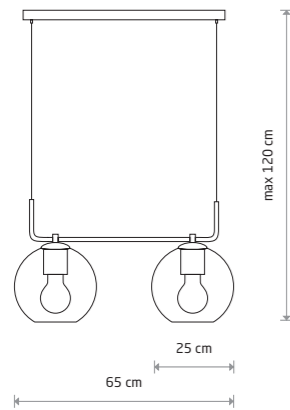

MONACO 9363

MONACO
glass, braided cable, painted steel

- 9363
- 2xE27, max 25W only LED

MONACO 9364

MONACO
glass, braided cable, painted steel

- 9364
- 1xE27, max 25W only LED

MONACO
glass, painted steel

- 9362
- 2xE27, max 25W only LED

MONACO
painted steel, glass

- 8794
- 1xE27, max 25W only LED